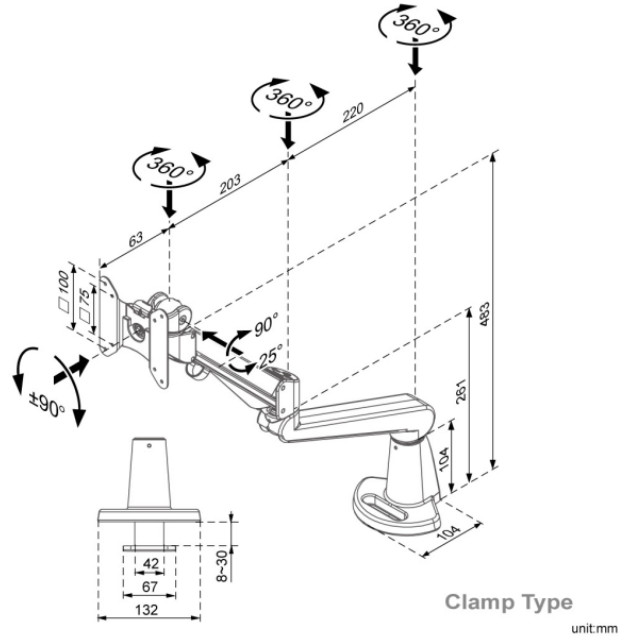

Ascend Gas Arm with top fix Clamp

Product Specification

Product code	CMS2074C-ED & CMS3162 – SILVER
*Weight capacity	From 3 - 8 kg
**Maximum Screen Size	36"
Height adjustment range	200mm – 500mm from desktop
Max forward extension	486mm
VESA	75mm & 100mm VESA compliant
Movement	Height adjustment, tilt, swivel, rotation and reach

*Capacity may be reduced if monitor size is greater than 26" or depth is greater than 5.5cm

**Subject to weight being within range & VESA 75 x 75mm or 100 x 100mm, please refer to our measurements / line drawings and check with screen manufacturers measurements including bezel

Additional Information

Clamp for desktops up to 8mm - 30mm

Integral cable management

Gas assisted height adjustment

Lockable quick release VESA function

180° anti rotation feature

Over 90% of the aluminium alloy content is recycled